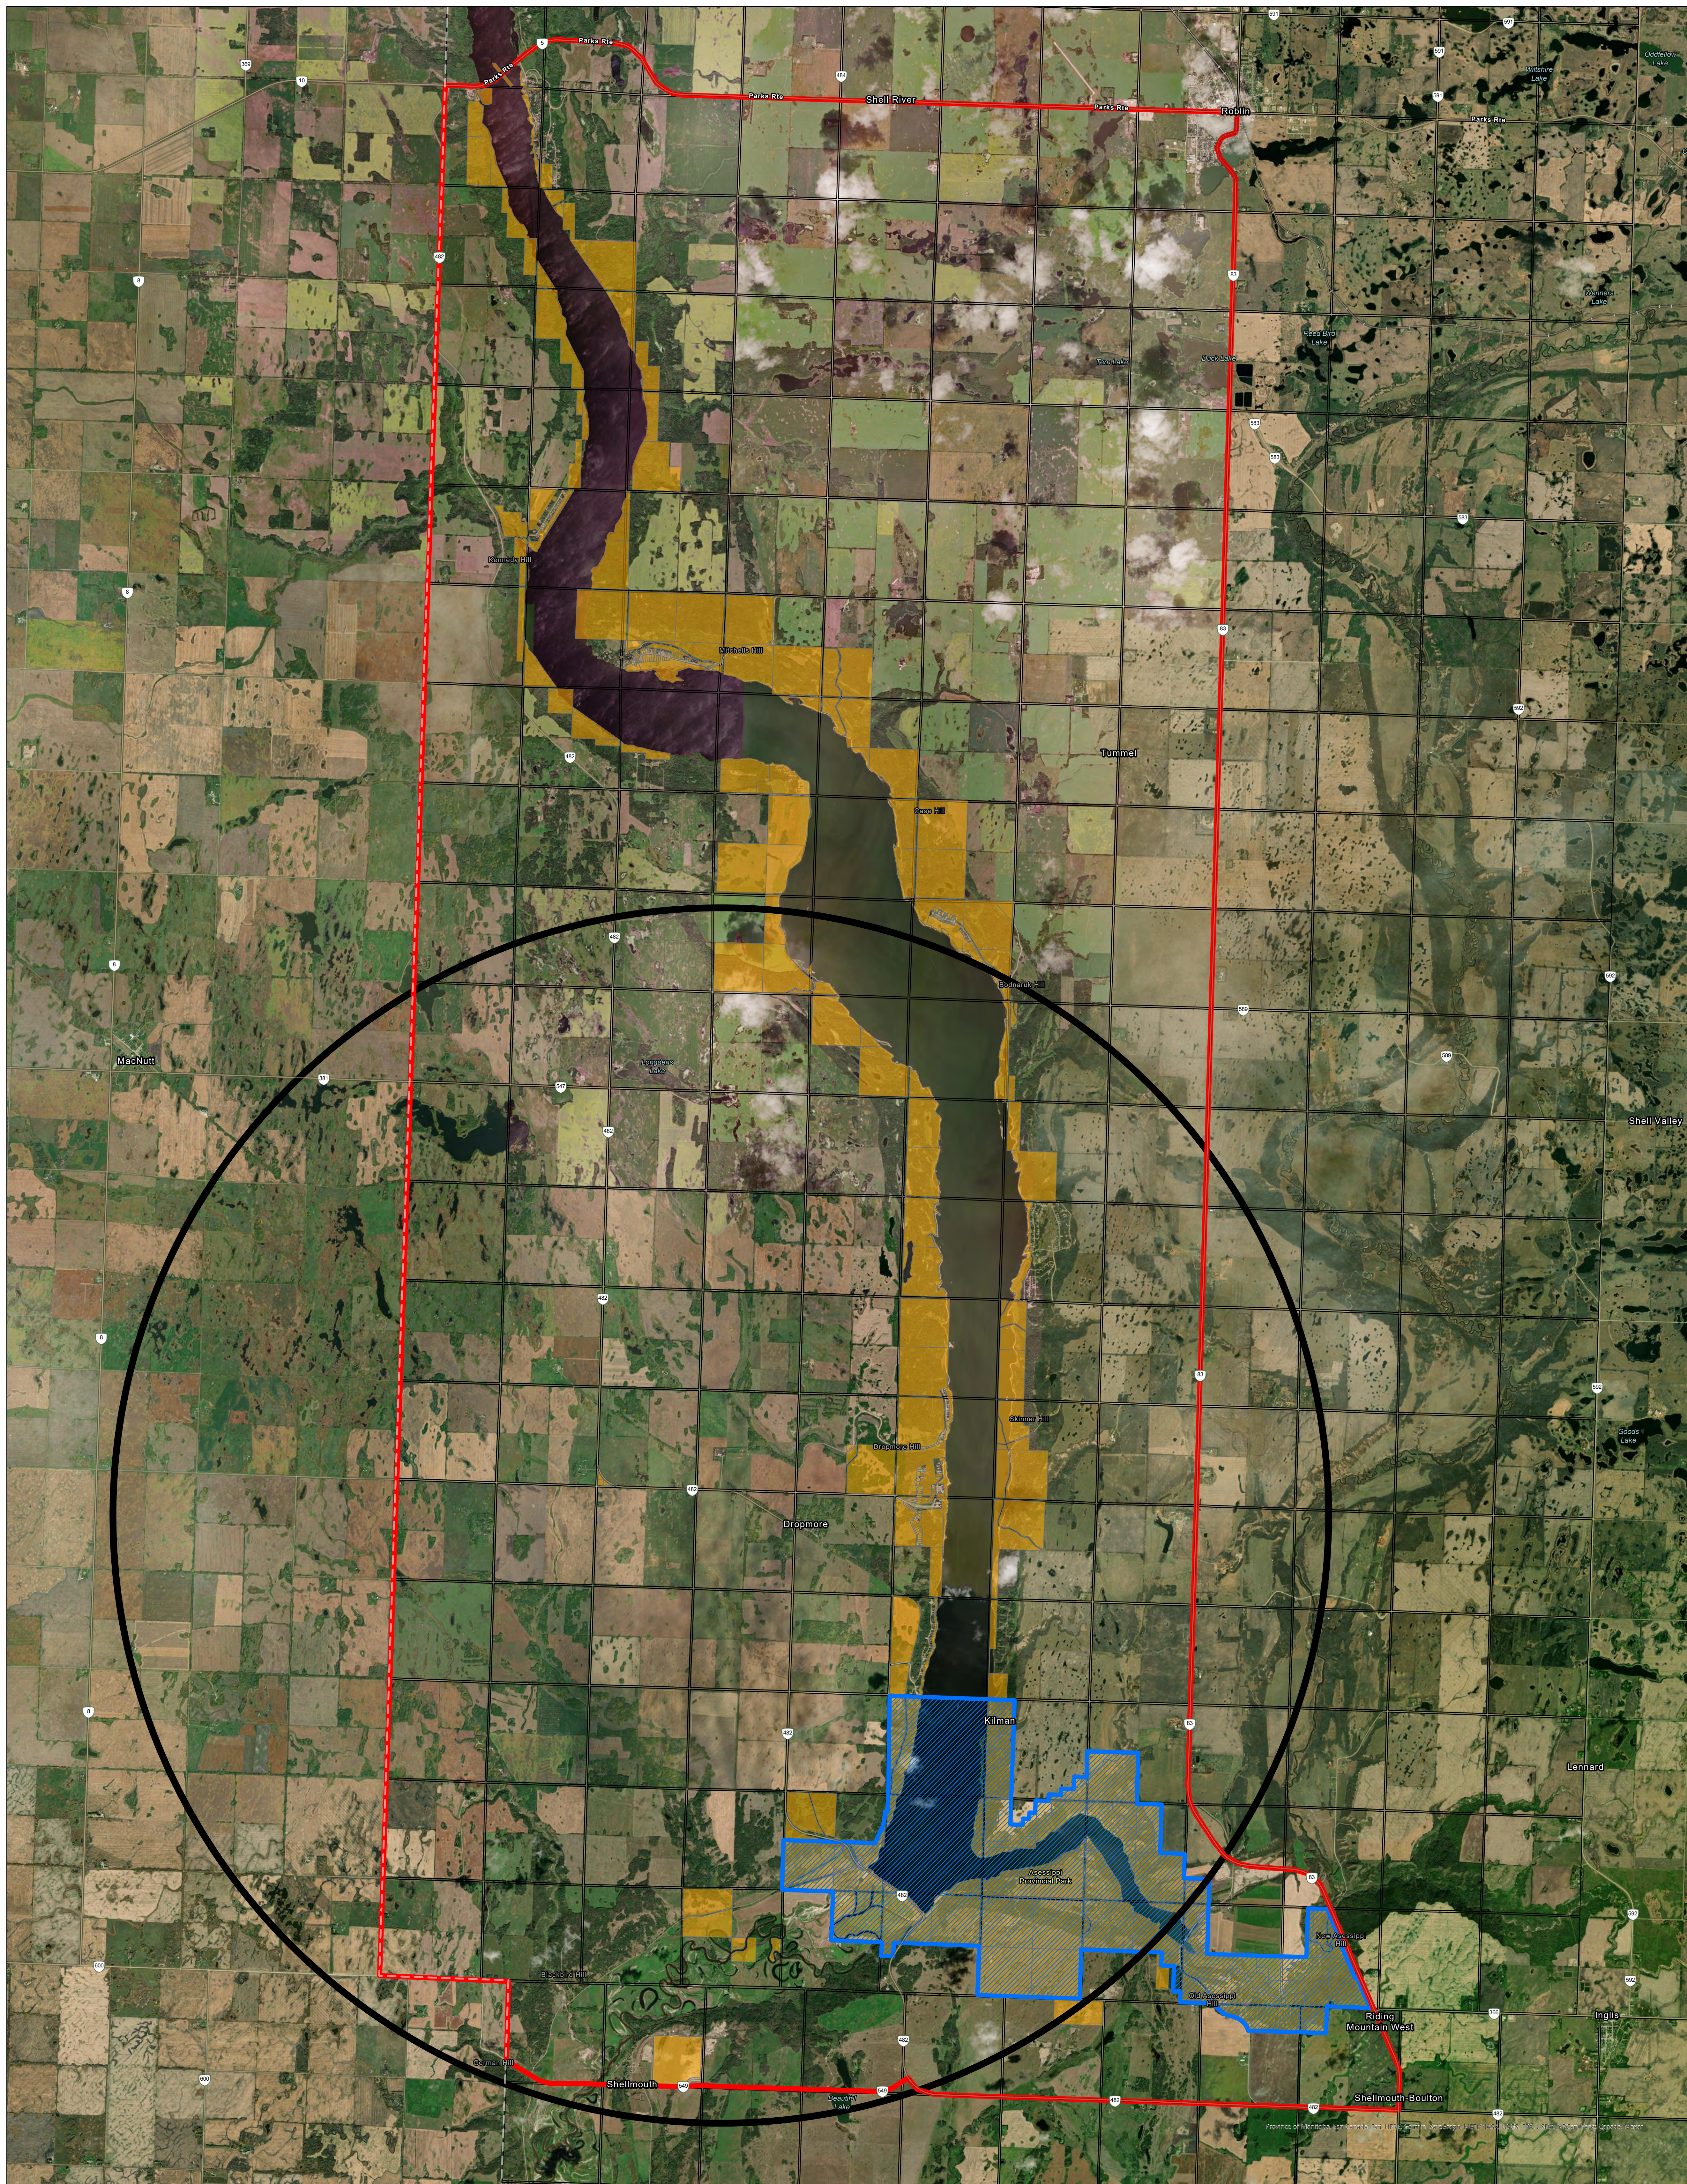

Manitoba's CWD Emergency Response Plan

Localized Deer Depopulation Area

0 1.5 3 6 Kilometers

- ▭ Temporary CWD Containment Zone
- ▨ Provincial Park
- Section Lines
- 10 km buffer around CWD positive
- Crown Lands

Note: Hunting is prohibited within the Temporary CWD Containment Zone outside of the local community deer hunting opportunity